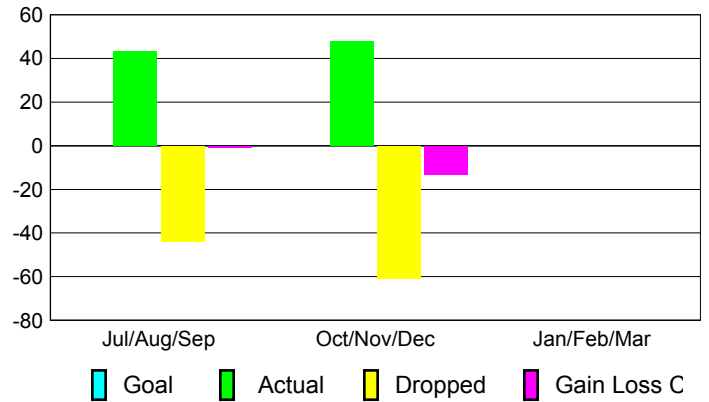

Club Results 2012-2013

Goal, New, Dropped, Gain/Loss

Comparison of Club Gain/Loss

Current Year Compared to the Previous Year

YTD Status Quo Clubs 2012-2013

Status Quo Clubs Compared to Status Quo Members

MEMBERSHIP

Membership Results
2012-2013

Membership
2011-2012

Month	Net Memb Goal	Actual New Memb	Actual Dropped Memb	Gain/Loss of Memb	Gain/Loss of Memb
Jul/Aug/Sep		43	-44	-1	3
Oct/Nov/Dec		48	-61	-13	8
Jan/Feb/Mar					36
Totals		91	-105	-14	47

Membership Results 2012-2013

Goal, New, Dropped, Gain/Loss

Comparison of Membership Gain/Loss

Current Year Compared to the Previous Year

Gender Comparison 2012-2013

Jul/Aug/Sep

Oct/Nov/Dec

Jan/Feb/Mar