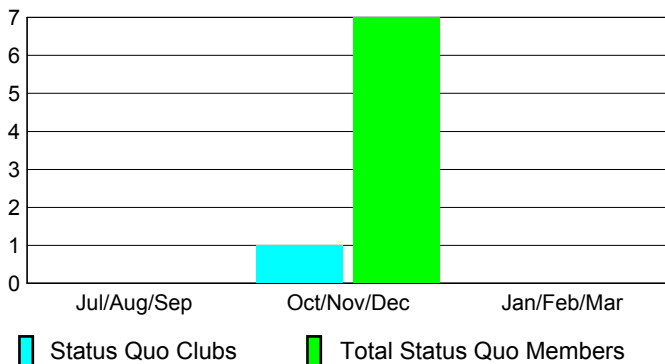

Club Results 2012-2013

Goal, New, Dropped, Gain/Loss

Comparison of Club Gain/Loss

Current Year Compared to the Previous Year

YTD Status Quo Clubs 2012-2013

Status Quo Clubs Compared to Status Quo Members

MEMBERSHIP

Membership Results
2012-2013

Membership
2011-2012

Month	Net Memb Goal	Actual New Memb	Actual Dropped Memb	Gain/Loss of Memb	Gain/Loss of Memb
Jul/Aug/Sep		43	-44	-1	3
Oct/Nov/Dec		48	-61	-13	8
Jan/Feb/Mar					36
Totals		91	-105	-14	47