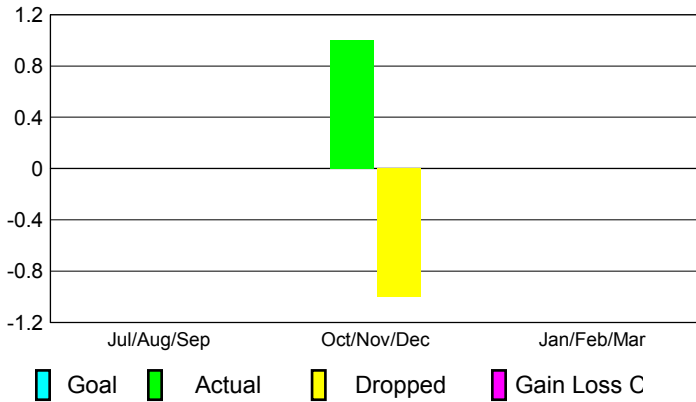

2012-2013 GMT Reports for District (or Undistricted) **District 112 D**

GMT: Mr. Dominique Labussière

Location: BELGIUM

GMT CA: 4

CLUBS

Club Results
2012-2013

Clubs
2011-2012

Month	New Club Goal	Actual New Clubs	Actual Dropped Clubs	Gain/Loss of Clubs	Gain/Loss of Clubs
Jul/Aug/Sep		0	0	0	0
Oct/Nov/Dec		1	-1	0	0
Jan/Feb/Mar					1
Totals		1	-1	0	1

Club Results 2012-2013

Goal, New, Dropped, Gain/Loss

Comparison of Club Gain/Loss

Current Year Compared to the Previous Year

YTD Status Quo Clubs 2012-2013

Status Quo Clubs Compared to Status Quo Members

MEMBERSHIP