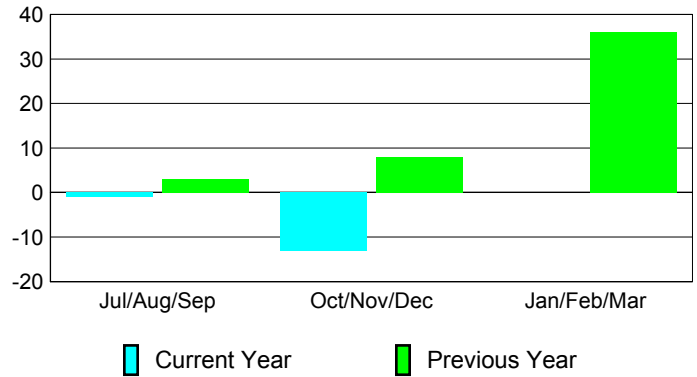

Membership Results
2012-2013

Membership
2011-2012

Month	Net Memb Goal	Actual New Memb	Actual Dropped Memb	Gain/Loss of Memb	Gain/Loss of Memb
Jul/Aug/Sep		43	-44	-1	3
Oct/Nov/Dec		48	-61	-13	8
Jan/Feb/Mar					36
Totals		91	-105	-14	47

Membership Results 2012-2013

Goal, New, Dropped, Gain/Loss

Comparison of Membership Gain/Loss

Current Year Compared to the Previous Year

Gender Comparison 2012-2013

Jul/Aug/Sep

Oct/Nov/Dec

Jan/Feb/Mar